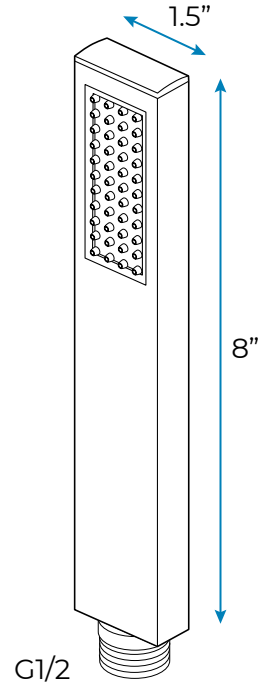

- Shower Panel /Hose Material: 304 Stainless Steel
- Shower Head Size: 800*600 mm
- Showerheads Install: Embedded Ceiling Mounted
- Concealed Mixer Install: Wall-Mounted
- LED Shower Head Functions: Rainfall, Waterfall, Mist
- Water Pressure: 0.3 MPA
- Water Flow: 16L/min~28L/min
- Shower Accessories Material: Brass
- LED Light: Need to Connect Power
- Shower Hose Length: 1.5M
- AC: 100-265V 50/60Hz
- Music: Need Bluetooth

Shower Mixer

Product shown is only for installation display purpose

Shower Mixer Connections

Hand Shower

Flow Rate: 2.0 GPM / 7.6 LPM

Spout

Body Jet

Thread Interface Size: G 1/2 Inch
 Type: Fixed Rotatable Type
 Installation Type: Wall Mounted
 Material: Brass
 Feature: Can rotate 360 degrees
 Flow Rate: 1.5 GPM / 5.7 LPM (each Bodyspray)