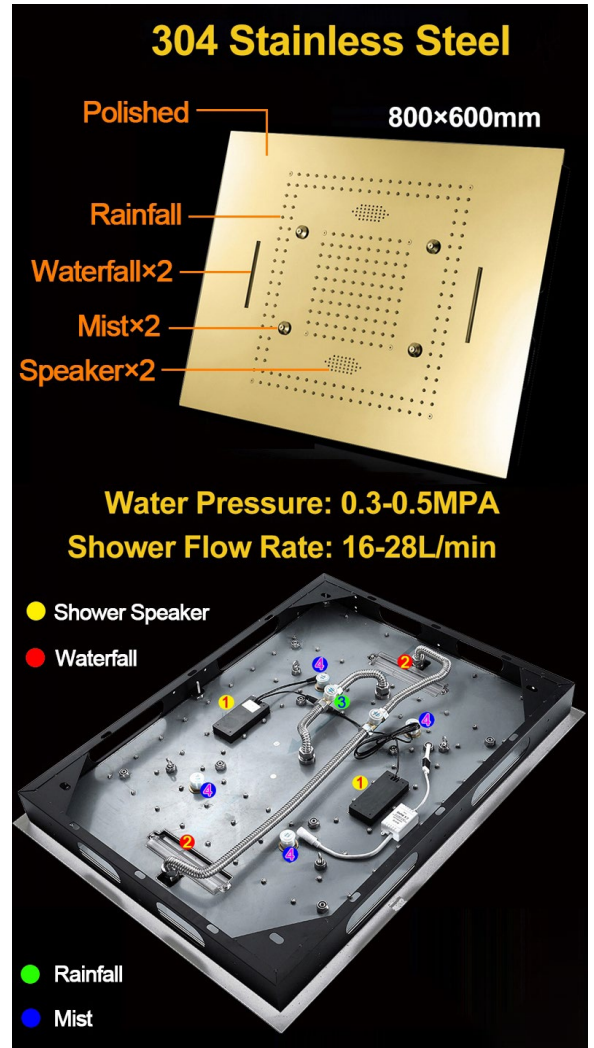

POLISHED GOLD LED PHONE CONTROLLED THERMOSTATIC RECESSED CEILING MOUNT RAINFALL WATERFALL MIST SHOWER SYSTEM WITH HAND SHOWER AND JETTED BODY SPRAYS SPECIFICATIONS

Shower Head

Product shown is only for installation display purpose

- Shower Panel /Hose Material: 304 Stainless Steel
- Shower Head Size: 800*600 mm
- Showerheads Install: Embedded Ceiling Mounted
- Concealed Mixer Install: Wall-Mounted
- LED Shower Head Functions: Rainfall, Waterfall, Mist
- Water Pressure: 0.3 MPA
- Water Flow: 16L/min~28L/min
- Shower Accessories Material: Brass
- LED Light: Need to Connect Power
- Shower Hose Length: 1.5M
- AC: 100-265V 50/60Hz
- Music: Need Bluetooth

Kinds of color **64**
temperature adjustable

WiFi
Built-in WIFI
Phone control color

Color software App install instruction
download name: **Smart Life**

All dimensions and specifications are nominal and may vary. Use actual products for accuracy in critical situations.

Shower Mixer

Product shown is only for installation display purpose

Shower Mixer Connections

Hand Shower

Flow Rate: 2.0 GPM / 7.6 LPM

Spout

Body Jet

Thread Interface Size: G 1/2 Inch
 Type: Fixed Rotatable Type
 Installation Type: Wall Mounted
 Material: Brass
 Feature: Can rotate 360 degrees
 Flow Rate: 1.5 GPM / 5.7 LPM (each Bodyspray)