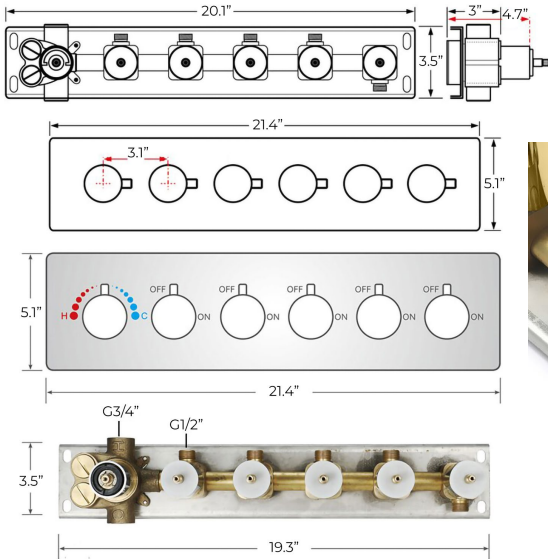

POLISHED GOLD LED PHONE CONTROLLED THERMOSTATIC RECESSED CEILING MOUNT RAINFALL WATERFALL MIST SHOWER SYSTEM WITH HAND SHOWER AND JETTED BODY SPRAYS SPECIFICATIONS

Shower Head

Product shown is only for installation display purpose

- Shower Panel /Hose Material: 304 Stainless Steel
- Shower Head Size: 800*600 mm
- Showerheads Install: Embedded Ceiling Mounted
- Concealed Mixer Install: Wall-Mounted
- LED Shower Head Functions: Rainfall, Waterfall, Mist
- Water Pressure: 0.3 MPA
- Water Flow: 16L/min~28L/min
- Shower Accessories Material: Brass
- LED Light: Need to Connect Power
- Shower Hose Length: 1.5M
- AC: 100-265V 50/60Hz
- Music: Need Bluetooth

Kinds of color **64**
temperature adjustable

WiFi
Built-in WIFI
Phone control color

Color software App install instruction
download name: **Smart Life**

All dimensions and specifications are nominal and may vary. Use actual products for accuracy in critical situations.

Shower Mixer

Product shown is only for installation display purpose

Shower Mixer Connections

Hand Shower

Flow Rate: 2.0 GPM / 7.6 LPM

Spout

Body Jet

Thread Interface Size: G 1/2 Inch
 Type: Fixed Rotatable Type
 Installation Type: Wall Mounted
 Material: Brass
 Feature: Can rotate 360 degrees
 Flow Rate: 1.5 GPM / 5.7 LPM (each Bodyspray)