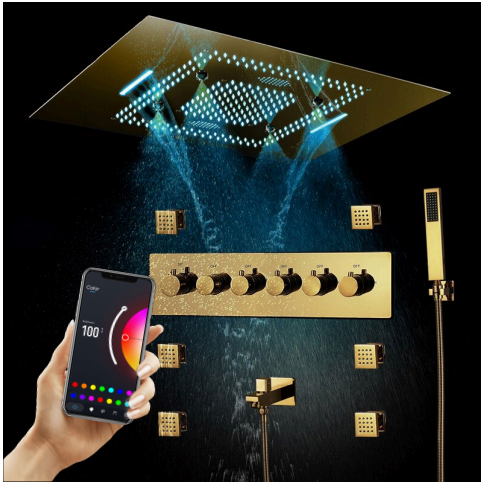

POLISHED GOLD LED PHONE CONTROLLED THERMOSTATIC RECESSED CEILING MOUNT RAINFALL WATERFALL MIST SHOWER SYSTEM WITH HAND SHOWER AND JETTED BODY SPRAYS SPECIFICATIONS

Shower Head

Product shown is only for installation display purpose

- Shower Panel /Hose Material: 304 Stainless Steel
- Shower Head Size: 800*600 mm
- Showerheads Install: Embedded Ceiling Mounted
- Concealed Mixer Install: Wall-Mounted
- LED Shower Head Functions: Rainfall, Waterfall, Mist
- Water Pressure: 0.3 MPA
- Water Flow: 16L/min~28L/min
- Shower Accessories Material: Brass
- LED Light: Need to Connect Power
- Shower Hose Length: 1.5M
- AC: 100-265V 50/60Hz
- Music: Need Bluetooth

Kinds of color **64**
temperature adjustable

WiFi
Built-in WIFI
Phone control color

Color software App install instruction
download name: **Smart Life**

All dimensions and specifications are nominal and may vary. Use actual products for accuracy in critical situations.

Shower Mixer

Product shown is only for installation display purpose

Shower Mixer Connections

Hand Shower

Flow Rate: 2.0 GPM / 7.6 LPM

Spout

Body Jet

Thread Interface Size: G 1/2 Inch
 Type: Fixed Rotatable Type
 Installation Type: Wall Mounted
 Material: Brass
 Feature: Can rotate 360 degrees
 Flow Rate: 1.5 GPM / 5.7 LPM (each Bodyspray)