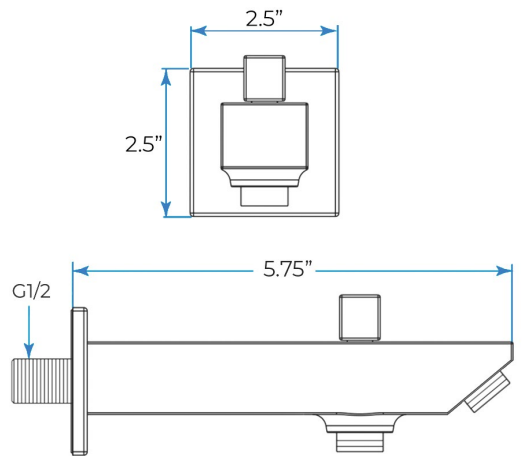

- Shower Panel /Hose Material: 304 Stainless Steel
- Shower Head Size: 800*600 mm
- Showerheads Install: Embedded Ceiling Mounted
- Concealed Mixer Install: Wall-Mounted
- LED Shower Head Functions: Rainfall, Waterfall, Mist
- Water Pressure: 0.3 MPA
- Water Flow: 16L/min~28L/min
- Shower Accessories Material: Brass
- LED Light: Need to Connect Power
- Shower Hose Length: 1.5M
- AC: 100-265V 50/60Hz
- Music: Need Bluetooth

Shower Mixer

Product shown is only for installation display purpose

Shower Mixer Connections

Hand Shower

Flow Rate: 2.0 GPM / 7.6 LPM

Spout

Body Jet

Thread Interface Size: G 1/2 Inch
 Type: Fixed Rotatable Type
 Installation Type: Wall Mounted
 Material: Brass
 Feature: Can rotate 360 degrees
 Flow Rate: 1.5 GPM / 5.7 LPM (each Bodyspray)