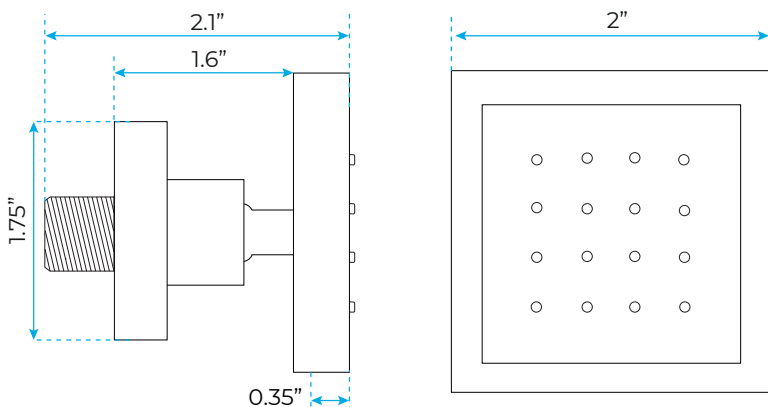

- Shower Panel /Hose Material: 304 Stainless Steel
- Shower Head Size: 800*600 mm
- Showerheads Install: Embedded Ceiling Mounted
- Concealed Mixer Install: Wall-Mounted
- LED Shower Head Functions: Rainfall, Waterfall, Mist
- Water Pressure: 0.3 MPA
- Water Flow: 16L/min~28L/min
- Shower Accessories Material: Brass
- LED Light: Need to Connect Power
- Shower Hose Length: 1.5M
- AC: 100-265V 50/60Hz
- Music: Need Bluetooth

Kinds of color **64**
temperature adjustable

WiFi
Built-in WIFI
Phone control color

Color software App install instruction
download name: **Smart Life**

All dimensions and specifications are nominal and may vary. Use actual products for accuracy in critical situations.

Shower Mixer

Product shown is only for installation display purpose

Shower Mixer Connections

Hand Shower

Flow Rate: 2.0 GPM / 7.6 LPM

Spout

Body Jet

Thread Interface Size: G 1/2 Inch
 Type: Fixed Rotatable Type
 Installation Type: Wall Mounted
 Material: Brass
 Feature: Can rotate 360 degrees
 Flow Rate: 1.5 GPM / 5.7 LPM (each Bodyspray)