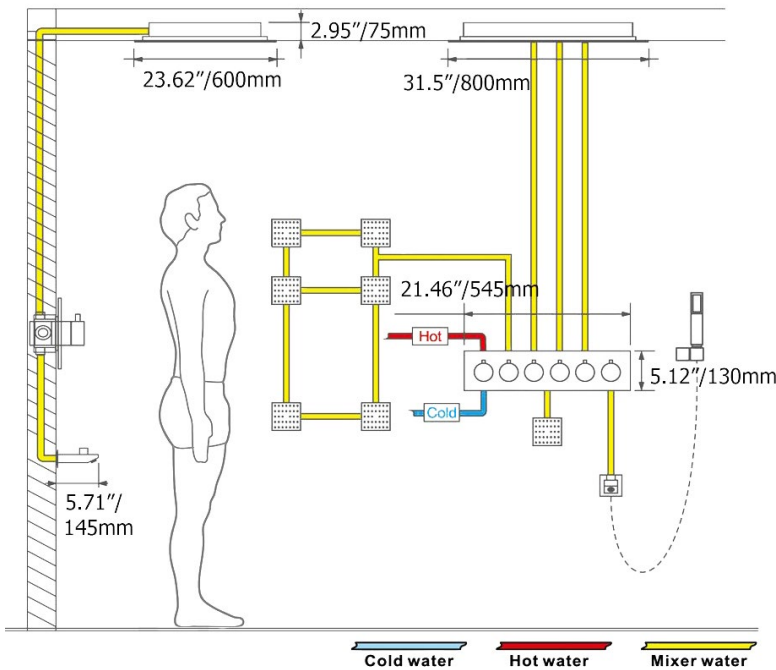

- Shower Panel /Hose Material: 304 Stainless Steel
- Shower Head Size: 800*600 mm
- Showerheads Install: Embedded Ceiling Mounted
- Concealed Mixer Install: Wall-Mounted
- LED Shower Head Functions: Rainfall, Waterfall, Mist
- Water Pressure: 0.3 MPA
- Water Flow: 16L/min~28L/min
- Shower Accessories Material: Brass
- LED Light: Need to Connect Power
- Shower Hose Length: 1.5M
- AC: 100-265V 50/60Hz
- Music: Need Bluetooth

Kinds of color **64**
temperature adjustable

WiFi
Built-in WIFI
Phone control color

Color software App install instruction
download name: **Smart Life**

All dimensions and specifications are nominal and may vary. Use actual products for accuracy in critical situations.

Shower Mixer

Product shown is only for installation display purpose

Shower Mixer Connections

Hand Shower

Flow Rate: 2.0 GPM / 7.6 LPM

Spout

Body Jet

Thread Interface Size: G 1/2 Inch
 Type: Fixed Rotatable Type
 Installation Type: Wall Mounted
 Material: Brass
 Feature: Can rotate 360 degrees
 Flow Rate: 1.5 GPM / 5.7 LPM (each Bodyspray)