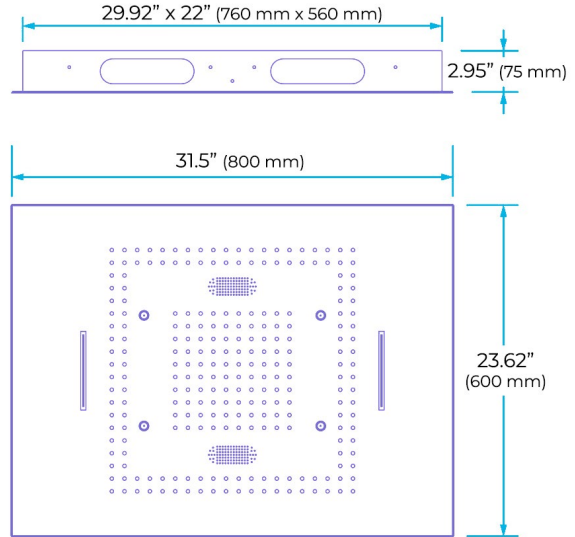

POLISHED GOLD LED PHONE CONTROLLED THERMOSTATIC RECESSED CEILING MOUNT RAINFALL WATERFALL MIST SHOWER SYSTEM WITH HAND SHOWER AND JETTED BODY SPRAYS SPECIFICATIONS

Shower Head

Product shown is only for installation display purpose

- Shower Panel /Hose Material: 304 Stainless Steel
- Shower Head Size: 800*600 mm
- Showerheads Install: Embedded Ceiling Mounted
- Concealed Mixer Install: Wall-Mounted
- LED Shower Head Functions: Rainfall, Waterfall, Mist
- Water Pressure: 0.3 MPA
- Water Flow: 16L/min~28L/min
- Shower Accessories Material: Brass
- LED Light: Need to Connect Power
- Shower Hose Length: 1.5M
- AC: 100-265V 50/60Hz
- Music: Need Bluetooth

Shower Mixer

Product shown is only for installation display purpose

Shower Mixer Connections

Hand Shower

Flow Rate: 2.0 GPM / 7.6 LPM

Spout

Body Jet

Thread Interface Size: G 1/2 Inch
 Type: Fixed Rotatable Type
 Installation Type: Wall Mounted
 Material: Brass
 Feature: Can rotate 360 degrees
 Flow Rate: 1.5 GPM / 5.7 LPM (each Bodyspray)